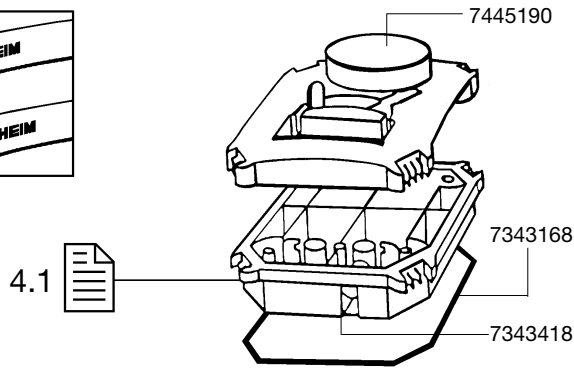

1224 Pump head

2222 External filter *professionel* 150

2224 External filter *professionel* 250

Spare parts. Subject to change without prior notice.

2222/2224

2222 External filter *professionel* **150**
2224 External filter *professionel* **250**
2322 Thermofilter
2324 Thermofilter

Spare parts. Subject to change without prior notice.

2322/2324

Order no.	Spare part	2222 / 2224
7433720	Shaft with bushings	
7445008	Filter media container for 2222 / 2322	
7445018	Filter media container for 2224 / 2324	
7445058	EZ clip	
7445108	Adapter complete	
7445180	Hose clamp	
7445190	Pump cover	
7445200	Set of sealing rings for adapter	
7447150	Set of pipe plugs	
7471800	Inlet strainer	
7657308	Filter canister complete with side protections and rubber feet for 2222 (not shown)	
7657318	Filter canister complete with side protections and rubber feet for 2224 (not shown)	
7657360	Impeller 50 Hz	
7657370	Impeller 60 Hz	
7657390	Pump cover complete	

Order no.	Spare part	2322 / 2324
7657408	Filter canister complete with side protections, rubber feet and heater (230 V / 50 Hz Euro-plug) for 2322 only for freshwater	
7657508	Filter canister complete with side protections, rubber feet and heater (230 V / 50 Hz Euro-plug) for 2324 only for freshwater	

Order no.	Spare part	2222 / 2224
2616220	Set of filter pads	
2616225	Set of fine filter pads	
4004710	Outlet pipe	
4004940	Hose, pressure and suction side	
4014100	Suction cup with clip (2 pieces)	
7271958	Rubber feet set (5 pieces)	
7272210	Intake pipe	
7286500	Outlet jet pipe	
7342378	Insert	
7342518	Side protection 2222 / 2322	
7342528	Side protection 2224 / 2324	
7343118	Locking clamp for adapter	
7343168	Sealing gasket	
7343390	Rubber seals (3 pieces)	
7343418	Cleaning plug for pump head	