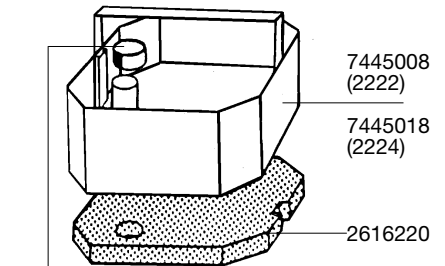

1224 Pump head

2222 External filter *professionel* 150

2224 External filter *professionel* 250

Spare parts. Subject to change without prior notice.

2222/2224

2222 External filter *professionel* **150**
2224 External filter *professionel* **250**
2322 Thermofilter
2324 Thermofilter

Spare parts. Subject to change without prior notice.

2322/2324

Order no.	Spare part	2222 / 2224
7433720	Shaft with bushings	
7445008	Filter media container for 2222 / 2322	
7445018	Filter media container for 2224 / 2324	
7445058	EZ clip	
7445108	Adapter complete	
7445180	Hose clamp	
7445190	Pump cover	
7445200	Set of sealing rings for adapter	
7447150	Set of pipe plugs	
7471800	Inlet strainer	
7657308	Filter canister complete with side protections and rubber feet for 2222 (not shown)	
7657318	Filter canister complete with side protections and rubber feet for 2224 (not shown)	
7657360	Impeller 50 Hz	
7657370	Impeller 60 Hz	
7657390	Pump cover complete	

Order no.	Spare part	2322 / 2324
7657408	Filter canister complete with side protections, rubber feet and heater (230 V / 50 Hz Euro-plug) for 2322 only for freshwater	
7657508	Filter canister complete with side protections, rubber feet and heater (230 V / 50 Hz Euro-plug) for 2324 only for freshwater	

Order no.	Spare part	2222 / 2224
2616220	Set of filter pads	
2616225	Set of fine filter pads	
4004710	Outlet pipe	
4004940	Hose, pressure and suction side	
4014100	Suction cup with clip (2 pieces)	
7271958	Rubber feet set (5 pieces)	
7272210	Intake pipe	
7286500	Outlet jet pipe	
7342378	Insert	
7342518	Side protection 2222 / 2322	
7342528	Side protection 2224 / 2324	
7343118	Locking clamp for adapter	
7343168	Sealing gasket	
7343390	Rubber seals (3 pieces)	
7343418	Cleaning plug for pump head	