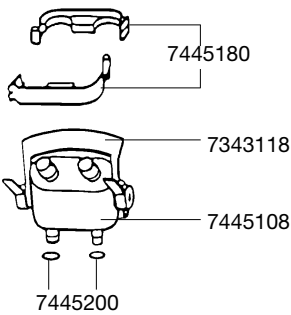

1224 Pump head

2222 External filter *professionel* 150

2224 External filter *professionel* 250

Spare parts. Subject to change without prior notice.

2222/2224

2222 External filter *professionel* **150**
2224 External filter *professionel* **250**
2322 Thermofilter
2324 Thermofilter

Spare parts. Subject to change without prior notice.

2322/2324

Order no.	Spare part	2222 / 2224
7433720	Shaft with bushings	
7445008	Filter media container for 2222 / 2322	
7445018	Filter media container for 2224 / 2324	
7445058	EZ clip	
7445108	Adapter complete	
7445180	Hose clamp	
7445190	Pump cover	
7445200	Set of sealing rings for adapter	
7447150	Set of pipe plugs	
7471800	Inlet strainer	
7657308	Filter canister complete with side protections and rubber feet for 2222 (not shown)	
7657318	Filter canister complete with side protections and rubber feet for 2224 (not shown)	
7657360	Impeller 50 Hz	
7657370	Impeller 60 Hz	
7657390	Pump cover complete	

Order no.	Spare part	2322 / 2324
7657408	Filter canister complete with side protections, rubber feet and heater (230 V / 50 Hz Euro-plug) for 2322 only for freshwater	
7657508	Filter canister complete with side protections, rubber feet and heater (230 V / 50 Hz Euro-plug) for 2324 only for freshwater	

Order no.	Spare part	2222 / 2224
2616220	Set of filter pads	
2616225	Set of fine filter pads	
4004710	Outlet pipe	
4004940	Hose, pressure and suction side	
4014100	Suction cup with clip (2 pieces)	
7271958	Rubber feet set (5 pieces)	
7272210	Intake pipe	
7286500	Outlet jet pipe	
7342378	Insert	
7342518	Side protection 2222 / 2322	
7342528	Side protection 2224 / 2324	
7343118	Locking clamp for adapter	
7343168	Sealing gasket	
7343390	Rubber seals (3 pieces)	
7343418	Cleaning plug for pump head	