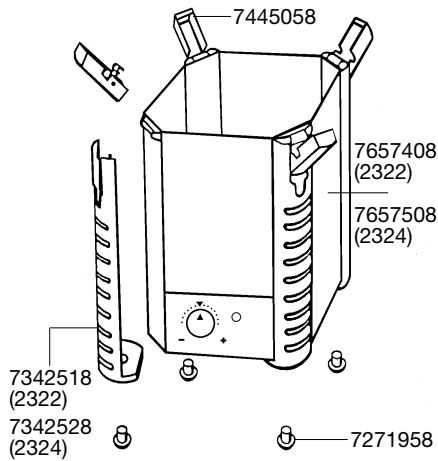

1224 Pump head

2222 External filter *professionel* 150

2224 External filter *professionel* 250

Spare parts. Subject to change without prior notice.

2222/2224

2222 External filter *professionel* **150**
2224 External filter *professionel* **250**
2322 Thermofilter
2324 Thermofilter

Spare parts. Subject to change without prior notice.

2322/2324

Order no.	Spare part	2222 / 2224
7433720	Shaft with bushings	
7445008	Filter media container for 2222 / 2322	
7445018	Filter media container for 2224 / 2324	
7445058	EZ clip	
7445108	Adapter complete	
7445180	Hose clamp	
7445190	Pump cover	
7445200	Set of sealing rings for adapter	
7447150	Set of pipe plugs	
7471800	Inlet strainer	
7657308	Filter canister complete with side protections and rubber feet for 2222 (not shown)	
7657318	Filter canister complete with side protections and rubber feet for 2224 (not shown)	
7657360	Impeller 50 Hz	
7657370	Impeller 60 Hz	
7657390	Pump cover complete	

Order no.	Spare part	2322 / 2324
7657408	Filter canister complete with side protections, rubber feet and heater (230 V / 50 Hz Euro-plug) for 2322 only for freshwater	
7657508	Filter canister complete with side protections, rubber feet and heater (230 V / 50 Hz Euro-plug) for 2324 only for freshwater	

Order no.	Spare part	2222 / 2224
2616220	Set of filter pads	
2616225	Set of fine filter pads	
4004710	Outlet pipe	
4004940	Hose, pressure and suction side	
4014100	Suction cup with clip (2 pieces)	
7271958	Rubber feet set (5 pieces)	
7272210	Intake pipe	
7286500	Outlet jet pipe	
7342378	Insert	
7342518	Side protection 2222 / 2322	
7342528	Side protection 2224 / 2324	
7343118	Locking clamp for adapter	
7343168	Sealing gasket	
7343390	Rubber seals (3 pieces)	
7343418	Cleaning plug for pump head	