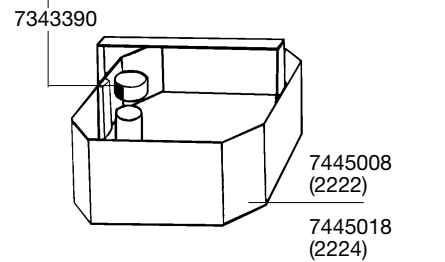

1224 Pump head

2222 External filter *professionel* 150

2224 External filter *professionel* 250

Spare parts. Subject to change without prior notice.

2222/2224

2222 External filter *professionel* **150**
2224 External filter *professionel* **250**
2322 Thermofilter
2324 Thermofilter

Spare parts. Subject to change without prior notice.

2322/2324

Order no.	Spare part	2222 / 2224
7433720	Shaft with bushings	
7445008	Filter media container for 2222 / 2322	
7445018	Filter media container for 2224 / 2324	
7445058	EZ clip	
7445108	Adapter complete	
7445180	Hose clamp	
7445190	Pump cover	
7445200	Set of sealing rings for adapter	
7447150	Set of pipe plugs	
7471800	Inlet strainer	
7657308	Filter canister complete with side protections and rubber feet for 2222 (not shown)	
7657318	Filter canister complete with side protections and rubber feet for 2224 (not shown)	
7657360	Impeller 50 Hz	
7657370	Impeller 60 Hz	
7657390	Pump cover complete	

Order no.	Spare part	2322 / 2324
7657408	Filter canister complete with side protections, rubber feet and heater (230 V / 50 Hz Euro-plug) for 2322 only for freshwater	
7657508	Filter canister complete with side protections, rubber feet and heater (230 V / 50 Hz Euro-plug) for 2324 only for freshwater	