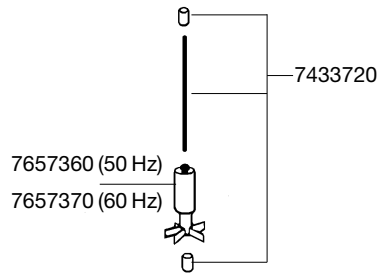

1224 Pump head

2222 External filter *professionel* 150

2224 External filter *professionel* 250

Spare parts. Subject to change without prior notice.

2222/2224

2222 External filter *professionel* **150**
2224 External filter *professionel* **250**
2322 Thermofilter
2324 Thermofilter

Spare parts. Subject to change without prior notice.

2322/2324

Order no.	Spare part	2222 / 2224
7433720	Shaft with bushings	
7445008	Filter media container for 2222 / 2322	
7445018	Filter media container for 2224 / 2324	
7445058	EZ clip	
7445108	Adapter complete	
7445180	Hose clamp	
7445190	Pump cover	
7445200	Set of sealing rings for adapter	
7447150	Set of pipe plugs	
7471800	Inlet strainer	
7657308	Filter canister complete with side protections and rubber feet for 2222 (not shown)	
7657318	Filter canister complete with side protections and rubber feet for 2224 (not shown)	
7657360	Impeller 50 Hz	
7657370	Impeller 60 Hz	
7657390	Pump cover complete	

Order no.	Spare part	2322 / 2324
7657408	Filter canister complete with side protections, rubber feet and heater (230 V / 50 Hz Euro-plug) for 2322 only for freshwater	
7657508	Filter canister complete with side protections, rubber feet and heater (230 V / 50 Hz Euro-plug) for 2324 only for freshwater	

Order no.	Spare part	2222 / 2224
2616220	Set of filter pads	
2616225	Set of fine filter pads	
4004710	Outlet pipe	
4004940	Hose, pressure and suction side	
4014100	Suction cup with clip (2 pieces)	
7271958	Rubber feet set (5 pieces)	
7272210	Intake pipe	
7286500	Outlet jet pipe	
7342378	Insert	
7342518	Side protection 2222 / 2322	
7342528	Side protection 2224 / 2324	
7343118	Locking clamp for adapter	
7343168	Sealing gasket	
7343390	Rubber seals (3 pieces)	
7343418	Cleaning plug for pump head	