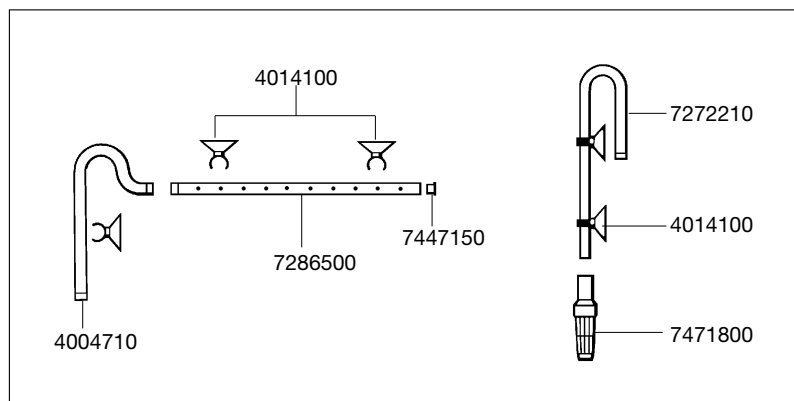

1224 Pump head

2222 External filter *professionel* 150

2224 External filter *professionel* 250

Spare parts. Subject to change without prior notice.

2222/2224

2222 External filter *professionel* **150**
2224 External filter *professionel* **250**
2322 Thermofilter
2324 Thermofilter

Spare parts. Subject to change without prior notice.

2322/2324

Order no.	Spare part	2222 / 2224
7433720	Shaft with bushings	
7445008	Filter media container for 2222 / 2322	
7445018	Filter media container for 2224 / 2324	
7445058	EZ clip	
7445108	Adapter complete	
7445180	Hose clamp	
7445190	Pump cover	
7445200	Set of sealing rings for adapter	
7447150	Set of pipe plugs	
7471800	Inlet strainer	
7657308	Filter canister complete with side protections and rubber feet for 2222 (not shown)	
7657318	Filter canister complete with side protections and rubber feet for 2224 (not shown)	
7657360	Impeller 50 Hz	
7657370	Impeller 60 Hz	
7657390	Pump cover complete	

Order no.	Spare part	2322 / 2324
7657408	Filter canister complete with side protections, rubber feet and heater (230 V / 50 Hz Euro-plug) for 2322 only for freshwater	
7657508	Filter canister complete with side protections, rubber feet and heater (230 V / 50 Hz Euro-plug) for 2324 only for freshwater	

Order no.	Spare part	2222 / 2224
2616220	Set of filter pads	
2616225	Set of fine filter pads	
4004710	Outlet pipe	
4004940	Hose, pressure and suction side	
4014100	Suction cup with clip (2 pieces)	
7271958	Rubber feet set (5 pieces)	
7272210	Intake pipe	
7286500	Outlet jet pipe	
7342378	Insert	
7342518	Side protection 2222 / 2322	
7342528	Side protection 2224 / 2324	
7343118	Locking clamp for adapter	
7343168	Sealing gasket	
7343390	Rubber seals (3 pieces)	
7343418	Cleaning plug for pump head	