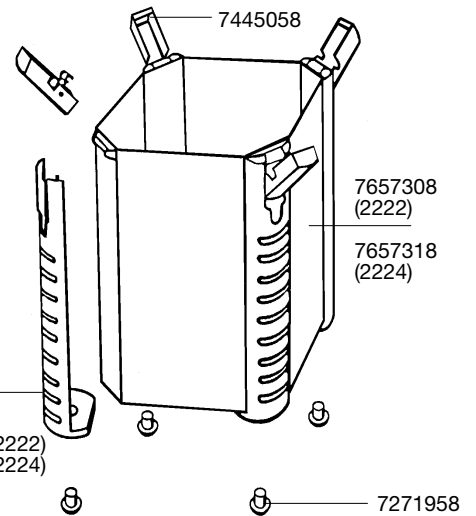

1224 Pump head

2222 External filter *professionel* 150

2224 External filter *professionel* 250

Spare parts. Subject to change without prior notice.

2222/2224

2222 External filter *professionel* **150**
2224 External filter *professionel* **250**
2322 Thermofilter
2324 Thermofilter

Spare parts. Subject to change without prior notice.

2322/2324

Order no.	Spare part	2222 / 2224
7433720	Shaft with bushings	
7445008	Filter media container for 2222 / 2322	
7445018	Filter media container for 2224 / 2324	
7445058	EZ clip	
7445108	Adapter complete	
7445180	Hose clamp	
7445190	Pump cover	
7445200	Set of sealing rings for adapter	
7447150	Set of pipe plugs	
7471800	Inlet strainer	
7657308	Filter canister complete with side protections and rubber feet for 2222 (not shown)	
7657318	Filter canister complete with side protections and rubber feet for 2224 (not shown)	
7657360	Impeller 50 Hz	
7657370	Impeller 60 Hz	
7657390	Pump cover complete	

Order no.	Spare part	2322 / 2324
7657408	Filter canister complete with side protections, rubber feet and heater (230 V / 50 Hz Euro-plug) for 2322 only for freshwater	
7657508	Filter canister complete with side protections, rubber feet and heater (230 V / 50 Hz Euro-plug) for 2324 only for freshwater	

Order no.	Spare part	2222 / 2224
2616220	Set of filter pads	
2616225	Set of fine filter pads	
4004710	Outlet pipe	
4004940	Hose, pressure and suction side	
4014100	Suction cup with clip (2 pieces)	
7271958	Rubber feet set (5 pieces)	
7272210	Intake pipe	
7286500	Outlet jet pipe	
7342378	Insert	
7342518	Side protection 2222 / 2322	
7342528	Side protection 2224 / 2324	
7343118	Locking clamp for adapter	
7343168	Sealing gasket	
7343390	Rubber seals (3 pieces)	
7343418	Cleaning plug for pump head	